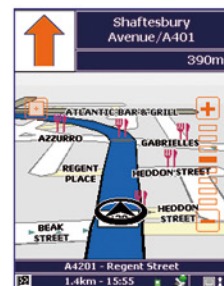

Main Menu

Maps Menu

Wizard

3D view

Different business models for different usages

Webraska Hybrid Navigation is priced according to your needs:

- **Buy Map licence** for a country or a world region from Webraska Shop site. Select On-board map mode to download and install the map on your phone. Select On-line map mode to use server based local searching, mapping and routing with free* automatic maps updates and regular safety camera updates.
- **Traffic Option** in Online mode will enable you to access to real time traffic information for traffic optimised routing and traffic alerts**.
- **Day Pass** is a subscription-free opportunity to purchase usage rights for 24 hours; Day passes are available in pack of ten; they include map data and safety camera updates as well as access to real time traffic information for optimised routing and traffic alerts**.