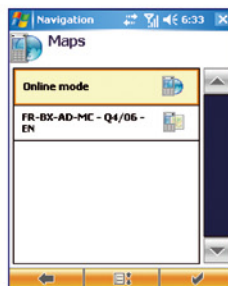

Main Menu

Maps Menu

Wizard

3D view

Different business models for different usages

Webraska Hybrid Navigation is priced according to your needs:

- **Buy Map licence** for a country or a world region from Webraska Shop site. Select On-board map mode to download and install the map on your phone. Select On-line map mode to use server based local searching, mapping and routing with free* automatic maps updates and regular safety camera updates.
- **Traffic Option** in Online mode will enable you to access to real time traffic information for traffic optimised routing and traffic alerts**.
- **Day Pass** is a subscription-free opportunity to purchase usage rights for 24 hours; Day passes are available in pack of ten; they include map data and safety camera updates as well as access to real time traffic information for optimised routing and traffic alerts**.