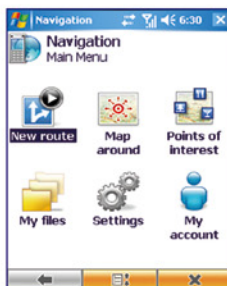

* Depending on data availability in each country

BtoB offer to service operators

A long-term partner of wireless carriers around the world, including Orange and Vodafone, Webraska offers:

- A fully customisable application according to the service provider's brand identity
- Flexible pricing models (day, month, year, etc)
- Dynamic rich-content integration
- Carrier-grade technology, guaranteed SLA and around the clock support
- Full integration with billing systems, call centres and MSISDN collection
- Reporting tools to monitor usage

Main Menu